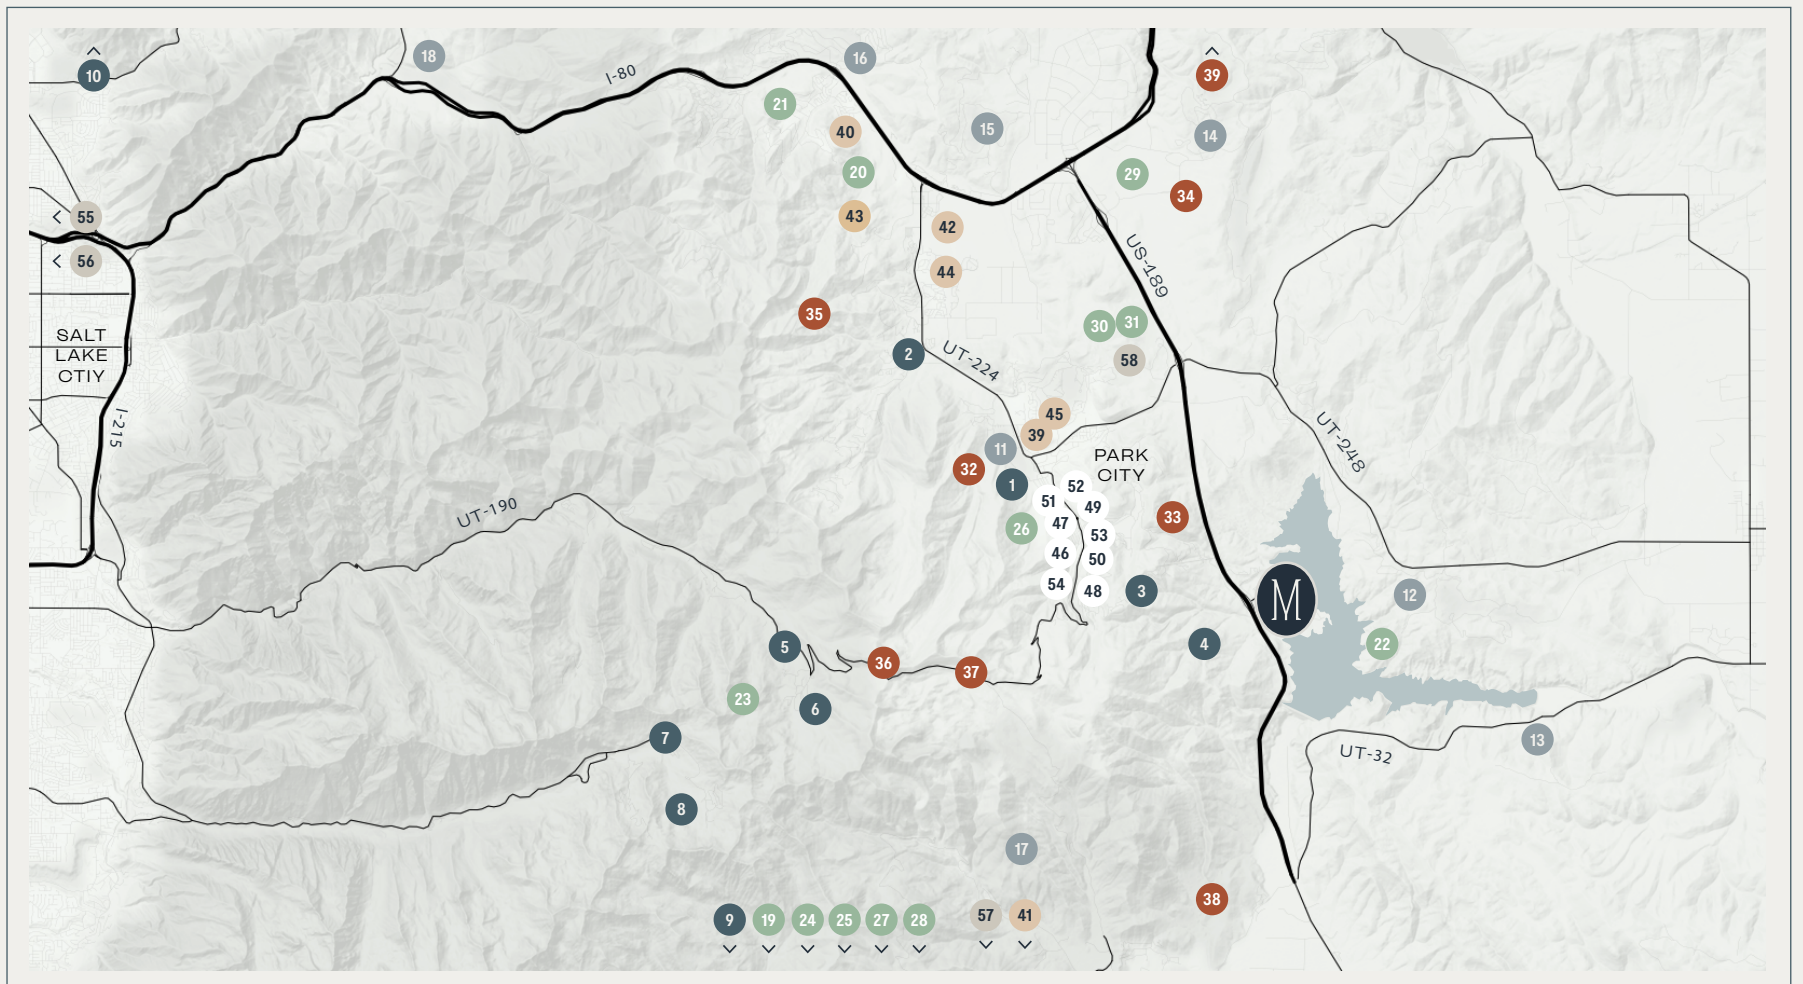

## ● Ski Resorts

- 1 Park City Mountain
- 2 Canyons
- 3 Deer Valley Ski Resort
- 4 Deer Valley East Village
- 5 Solitude
- 6 Brighton
- 7 Alta
- 8 Snowbird
- 9 Sundance Ski Resort
- 10 Powder Mountain

## ● Additional Activities

- 19 Sundance Resort
- 20 Olympic Park
- 21 Woodward Park City
- 22 Jordanelle State Park & Reservoir
- 23 Guardsman Pass Overlook
- 24 Wasatch Mountain State Park
- 25 Homestead Crater
- 26 Park City Alpine Slide
- 27 Provo River Fly Fishing
- 28 Soldier Hollow Nordic Center
- 29 Skyridge Eastside Equestrian Center
- 30 National Ability Center
- 31 Park City Ice Arena

## ○ Park City Bars & Restaurants

- 46 The Spur
- 47 High West Saloon
- 48 Wasatch Brewery
- 49 Prime Steakhouse & Piano Bar
- 50 Main Street Pizza & Noodle
- 51 Flanagan's on Main
- 52 Riverhorse
- 53 Chimayo
- 54 Java Cow

## ● Other

- 55 Salt Lake City
- 56 SLC Airport
- 57 Heber Valley Airport
- 58 Intermountain Park City Hospital